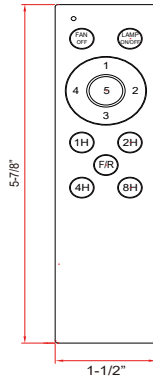

RC-7

120V - 60 Hz

| | | |
|--------------|--|------|
| Catalog #: | | Type |
| Project: | | Date |
| Prepared by: | | |

5-Speed DC Fan / On-Off Light Remote Control with Receiver

DESCRIPTION

The RC-7 DC Fan Remote Control provides noise-free fan operation at 5 speeds with on / off light control. For use with Arctic 1070W fan only.

DESIGN FEATURES

Features

- Hand-held remote controls for DC motor ceiling fan 1070W only
- 5-speed fan control; including timer function and forward/reverse control
- On-Off light control
- Canopy Wall Mount

Receiver

- To be installed in 1070W Fan canopy
- 1-3/8" L x 4-3/4" W x 2-1/8" D

Certifications

- UL Listed for Dry Location
- FCC Certified
- 1 Year Limited Warranty

ORDERING GUIDE

Example: RC-7

| Model # |
|---------|
| RC-7 |
| RC-7 |