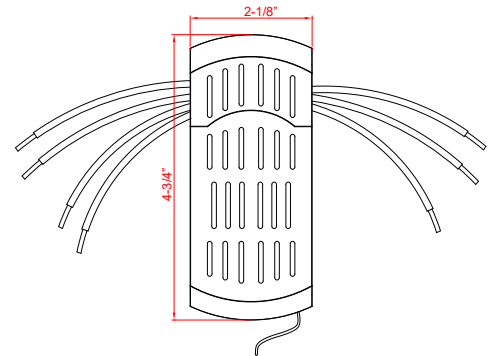

RC-7

120V - 60 Hz

| | | |
|--------------|--|------|
| Catalog #: | | Type |
| Project: | | Date |
| Prepared by: | | |

5-Speed DC Fan / On-Off Light Remote Control with Receiver

DESCRIPTION

The RC-7 DC Fan Remote Control provides noise-free fan operation at 5 speeds with on / off light control. For use with Arctic 1070W fan only.

DESIGN FEATURES

Features

- Hand-held remote controls for DC motor ceiling fan 1070W only
- 5-speed fan control; including timer function and forward/reverse control
- On-Off light control
- Canopy Wall Mount

Electrical

- 120V - 60 Hz
- 50W Max Load for Ceiling Fan
- 100W Max Load for Light
- For use with LED Sources

Transmitter

- Listed for Dry location applications only
- Requires 2 x AAA Alkaline batteries (not included)
- Maximum Distance to fan/light kit is 49 feet
- May pair up to a maximum of 10 fans/light kits
- See Operating Instructions for pairing Transmitter to Receiver
- White Finish
- 5-7/8" L x 1-1/2" W x 5/8" D

Receiver

- To be installed in 1070W Fan canopy
- 1-3/8" L x 4-3/4" W x 2-1/8" D

Certifications

- UL Listed for Dry Location
- FCC Certified
- 1 Year Limited Warranty

ORDERING GUIDE

Example: RC-7

| Model # |
|---------|
| RC-7 |
| RC-7 |