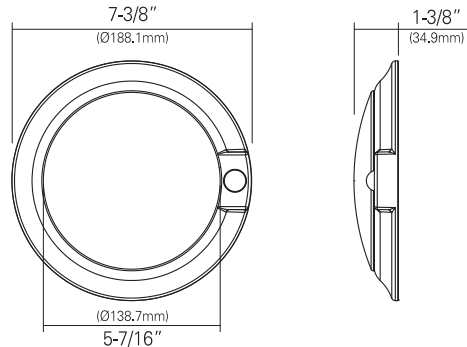

8556-S

120V

Catalog #:		Type
Project:		Date
Prepared by:		

6" Low-Profile Closet Light with PIR Motion Sensor

DESCRIPTION

The 8556WH-S-90-3K is a 6" LED Low-Profile Disk Light that automatically turns on when detecting movement and turns off after 30 seconds if no motion is detected. The wide lens works well to light the entire area and the sensor allows for excellent detection of movement from many normal closet ceiling heights.

DESIGN FEATURES

Construction

- Durable aluminum frame
- Frosted polycarbonate lens over LEDs
- Precision Fresnel lens to minimize signal interference over sensor

Electrical

- 120V - 60Hz
- Contact factory for 277V or other CCT colors
- Dimmable TRIAC or ELV, 10-100%
- 50,000 hour projected life
- 15.3W | 1050 lms (source) | 902 lms (delivered)
- 3000K or 3CCT Selectable (27K, 3K, 35K) | 90 CRI
- Beam angle 110°
- When motion is detected, sensor automatically turns lights ON and turns Off after 30 seconds when the room is vacated (default setting)

Installation

- Mounting bracket included to fit most 3" or 4" J-Box applications

Dimensions

- 7-3/8" x 1-3/8"

Certifications

- CSAus for use in wet locations
- CEC JA8 Compliant
- LED Lamp: 5 Year Limited Warranty
- Other Components: 1 Year Limited Warranty
- Suitable for use in closets when installed in accordance to NEC Section 410.16 (C)(1)

Specifications and dimensions subject to change without notice.

10/10/24 R6

RP LIGHTING · FANS