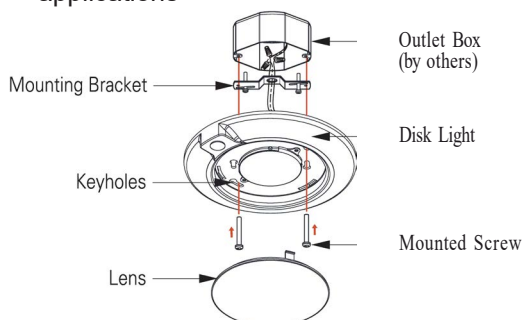

8556-S

120V

Catalog #:		Type
Project:		Date
Prepared by:		

6" Low-Profile Closet Light with PIR Motion Sensor

DESCRIPTION

The 8556WH-S-90-3K is a 6" LED Low-Profile Disk Light that automatically turns on when detecting movement and turns off after 30 seconds if no motion is detected. The wide lens works well to light the entire area and the sensor allows for excellent detection of movement from many normal closet ceiling heights.

DESIGN FEATURES

Construction

- Durable aluminum frame
- Frosted polycarbonate lens over LEDs
- Precision Fresnel lens to minimize signal interference over sensor

Electrical

- 120V - 60Hz
- Contact factory for 277V or other CCT colors
- Dimmable TRIAC or ELV, 10-100%
- 50,000 hour projected life
- 15.3W | 1050 lms (source) | 902 lms (delivered)
- 3000K or 3CCT Selectable (27K, 3K, 35K) | 90 CRI
- Beam angle 110°
- When motion is detected, sensor automatically turns lights ON and turns Off after 30 seconds when the room is vacated (default setting)

Installation

- Mounting bracket included to fit most 3" or 4" J-Box applications

Dimensions

- 7-3/8" x 1-3/8"

Certifications

- CSAus for use in wet locations
- CEC JA8 Compliant
- LED Lamp: 5 Year Limited Warranty
- Other Components: 1 Year Limited Warranty
- Suitable for use in closets when installed in accordance to NEC Section 410.16 (C)(1)