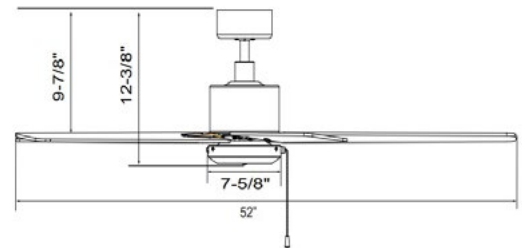

1067

120V

Catalog #:		Type
Project:		Date
Prepared by:		

Aldea VII - 3-Blade, 52" Sweep, AC Motor, Wet Listed Fan

DESCRIPTION

The Aldea VII ceiling fan is wet listed and is great for outdoor applications. You can control with the simple pull chain that comes standard or choose the optional hand-held remote or wall controls.

Blades

- 3-Blade, 52" sweep
- Blade Construction: ABS Waterproof Blades
- 11° blade pitch

Light Kit

- Adaptable with wet listed 1RP69-1LED or 1RP98LED Light Kit (see separate Spec Sheet)

Dimensions

12-3/8"	7-5/8"	9-7/8"
Height (lowest point)	Width (housing)	Height (top of blade)