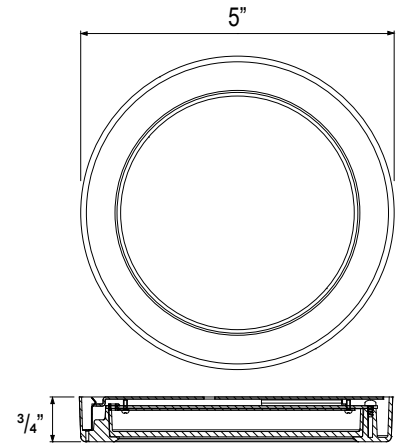

8739-1-HO-90

120V

| | | |
|--------------|--|------|
| Catalog #: | | Type |
| Project: | | Date |
| Prepared by: | | |

5" LED Slim Round High Output Edge-Lit Disk

DESCRIPTION

The 8739-1-HO is a 5" LED Slim Round High Output Edge-lit Disk that has the higher lumen output of an 80 CRI unit but with the color rendering of 90 CRI. Suitable for use in wet locations, this is a great choice for most any residential or light commercial application.

DESIGN FEATURES

Construction

- Metal Backplate and heatsink
- Frosted acrylic layered diffuser

Electrical

- 120V-60Hz
- Dimmable TRIAC and ELV, 10-100%
- 50,000 hour projected life
- 8739-1-HO-90: 10.1W | 904 lms (delivered)
- 3000K or 5CCT Selectable | 90 CRI