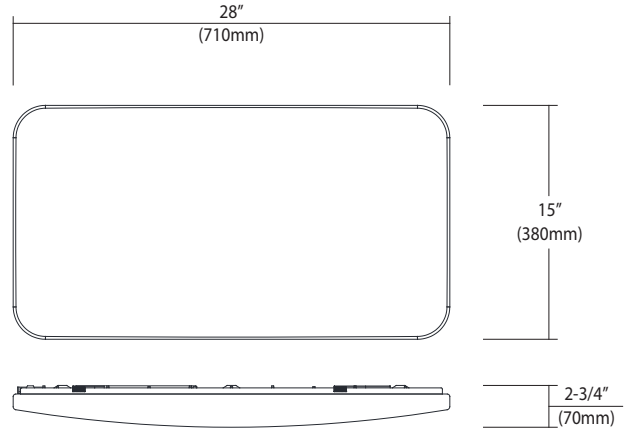

4205WH-5CCT

120-277V

Catalog #:		Type
Project:		Date
Prepared by:		

28" X 15" Square LED Ceiling Flush Mount Cloud - 5CCT Selectable

DESCRIPTION

The 4205-5CCT is an LED ceiling flush mount cloud fixture that can be installed over a simple 4" JBox and delivers an even light distribution with selectable color temperatures. The higher lumen output allows for a variety of applications such as a kitchen area, garage work area, or utility room.

DESIGN FEATURES

Construction

- Hard gauge metal backplate
- Acrylic diffuser and Optic Lens over each LED for even uniformity across the entire diffuser

Electrical

- 120-277V - 60 Hz
- 0-10V Dimming
- 50,000 hours project life
- 40W | 3665 lms (delivered)
- 90 CRI | 5CCT Selectable - 27K, 3K, 35K, 4K, 5K