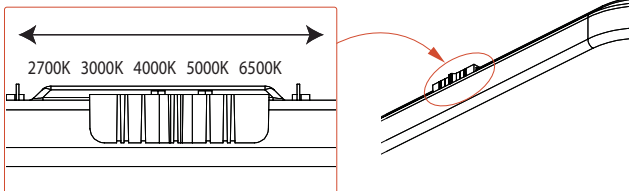

ORDERING GUIDE

Example: 4205WH-5CCT

Model #	Finish	CCT
4205	WH	-5CCT
4205	WH : White	-5CCT : 2700K 3000K 3500K 4000K 5000K