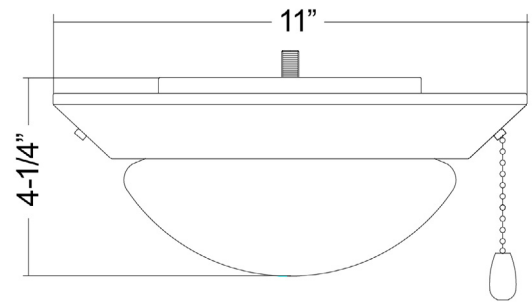

1RP82-ES

120V

Catalog #:		Type
Project:		Date
Prepared by:		

Ceiling Fan Light Kit

DESCRIPTION

A versatile Ceiling Fan Light Kit solution available in several color options that not only matches your ceiling fan finish it will also match your home decor.

DESIGN FEATURES

Construction

- Durable Steel Frame
- Satin Glass Lens

Electrical

- 120V-60Hz
- 2 x 9W | E26 A19 LED Lamps Included
- 3000K | 90 CRI | 1600 lms (source)
- Dimmable Triac or ELV, 10-100%
- 25,000 hour project life

Installation

- Compatible with all dry location RP Lighting Ceiling Fans

Control

- Pull Chain Standard
- Wall and Remote Control Options Available with Selected Fan

Certifications

- cETLus Listed for dry location
- 1 Year Limited Warranty

ORDERING

Example: 1RP82BN-ES

Model #	Finish	
1RP82		-ES
1RP82	BK : Black BN : Brushed Nickel MBK : Matte Black OB : Oil Rubbed Bronze WW : White	-ES

TEL: 800.937.6925 | Fax: 800.207.9509 | www.rplighting.com

Specifications and dimensions subject to change without notice.

11/14/24 R4