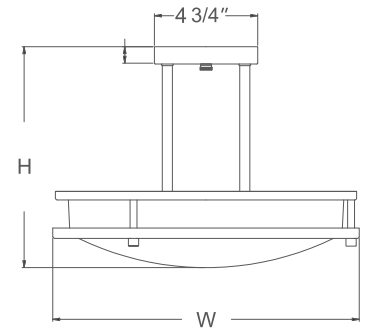

4341, 4342, 4343

120V

Catalog #:		Type
Project:		Date
Prepared by:		

LED Semi-Flush Mount

Brushed Nickel (BN)

Oil Rubbed Bronze (OB)

LED Semi-Flush Mount

DESCRIPTION

Update your decor with this sleek LED Semi-Flush Mount Fixture is an energy efficient LED light that comes complete with an integrated LED light engine - no additional light bulbs needed. This fixture is mounted on a ceiling to provide light anywhere you need it.

DESIGN FEATURES

Construction

- Durable steel frame
- Acrylic lens for even light distribution

Electrical

- 120V
- Dimmable TRIAC, 10-100%
- 50,000 hour projected life
- 3000K | 84 CRI
- Beam Angle: 120°
- 4341: 15W | 1050 lms | PF = 0.99
- 4342: 20W | 1400 lms | PF = 0.97
- 4343-30: 23W | 1650 | PF = 0.98

Dimensions

- 4341: 12"W x 9-5/8"H
- 4342: 14"W x 10-1/8"H
- 4343-30: 16"W x 10-3/8"H

Certifications

- ETL & cETL Listed for damp location
- 5 Year Limited Warranty

ORDERING GUIDE

Example: 4341BN

Model #	Finish
4341	-BN : Brushed Nickel
4342	-OB : Oil Rubbed Bronze