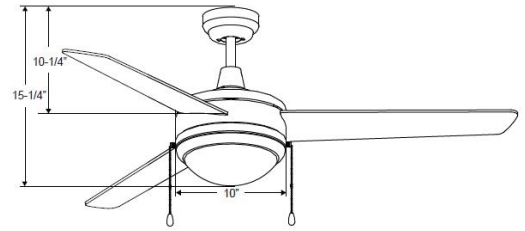

1043LED-1

120V

Catalog #:		Type
Project:		Date
Prepared by:		

Contempo IV - 3-blade, 52" Sweep, Light Kit Included, Energy Star Listed

DESCRIPTION

The clean lines and modern design of this AC Motor, LED Contempo Series fan adds style to any contemporary space. The efficient integrated LED light kit provides ample illumination and improved motor efficiency that meets Energy Star requirement, allows for even greater energy savings over traditional ceiling fans.

DESIGN FEATURES

Motor

- 3 Speed | Reversible
- AC Motor | 172 x 14mm motor
- RPM: High: 214 Low: 88
- High: CFM: 5087 | Watts: 43 | Efficiency: 134
- Low: CFM: 2219 | Watts: 10.6
- 76" Lead wire | 4" down rod included

Blades

- 3-Blade, 52" sweep
- Blade Construction: Plywood¹
- 12° pitch

Light Kit

- Integrated LED light kit included: 16W | 1460 lms (source) | 820 lms (delivered) | 3000K | 90 CRI | Dimmable
- Shade: Satin white glass
- Replacement Glass: 1079-G-LED

Dimensions

15 1/4"	10"	10 1/4"
Height (lowest point)	Width (housing)	Height (top of blade)

Controls:

- Pull Chain Standard
- Optional Remote Control (sold separately): RC-10
- Optional Wall Control (sold separately): WC-8 or WC-16