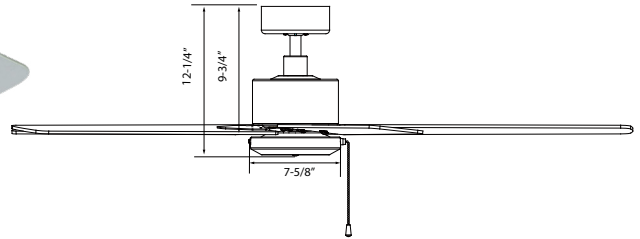

1047-1

120V

Catalog #:		Type
Project:		Date
Prepared by:		

Aldea IV - 4-Blade, 52" Sweep, AC Motor, Energy Star Listed

DESCRIPTION

The attractive design of this AC Motor, Aldea IV Series fan adds style to any contemporary space. The improved motor efficiency meets Energy Star requirements and allows for even greater energy savings over traditional ceiling fans.

DESIGN FEATURES

Motor

- 3 speed | Reversible
- AC Motor | 172 x 14 mm motor
- RPM: High: 207 Low: 89
- High: CFM: 5012 | Watts: 44.18 | Efficiency: 129
- Low: CFM: 2116 | Watts: 10.31
- 76" Lead wire | 4" down rod included

Blades

- 4-Blade, 52" sweep
- Blade Construction: Plywood¹
- 11° blade pitch

Light Kit

- Light Kit Adaptable (sold separately)

Dimensions

12-1/4"	7-5/8"	9-3/4"
Height (lowest point)	Width (housing)	Height (top of blade)