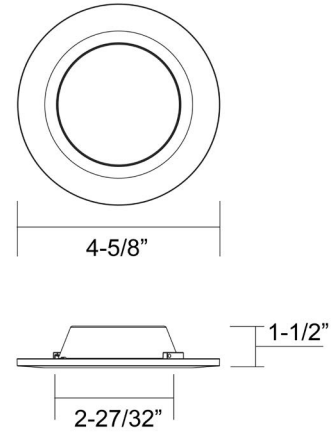

8708-3CCT

120V

Catalog #:		Type
Project:		Date
Prepared by:		

4" LED Round Retrofit Downlight 3CCT Selectable

DESCRIPTION

A slim profile, small aperture downlight that fits in a 4" octagonal j-box with multiple trim-ring finish accessories. Wet location listing, IC rating, and wide distribution makes this an excellent choice for simple illumination in hallway and bathroom applications.

DESIGN FEATURES

Construction

- Durable aluminum construction
- Polycarbonate frosted lens

Electrical

- 120V-60Hz
- Dimmable TRIAC or ELV, 10-100%
- 50,000 hour projected life
- 90 CRI | 11W | 691 lms (delivered)
- 3CCT Selectable
- Beam Angle: 110°
- Operating temperature: 14°F - 104°F

- 4-JBR-BK: Black
- 4-JBR-BN: Brushed Nickel

Dimensions

- 4-5/8" x 31/32"

Certifications

- cSAus Listed for wet location
- Energy Star Listed
- CEC JA8 Compliant
- IC Rated
- LED Lamp: 5 Year Limited Warranty
- Other Components: 1 Year Limited Warranty

For Square Trim, refer to 8709 Specification Sheet

TEL: 800.937.6925 | Fax: 800.207.9509 | www.rplighting.com

Specifications and dimensions subject to change without notice.

LED Lamps Other Components

6/26/24 R4