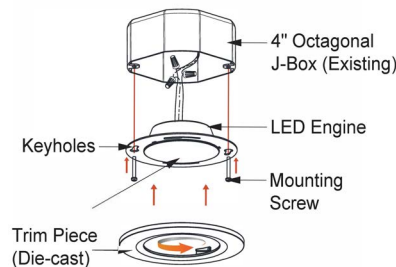

8708-3CCT

120V

Catalog #:		Type
Project:		Date
Prepared by:		

4" LED Round Retrofit Downlight 3CCT Selectable

DESCRIPTION

A slim profile, small aperture downlight that fits in a 4" octagonal j-box with multiple trim-ring finish accessories. Wet location listing, IC rating, and wide distribution makes this an excellent choice for simple illumination in hallway and bathroom applications.

DESIGN FEATURES

Construction

- Durable aluminum construction
- Polycarbonate frosted lens

Electrical

- 120V-60Hz
- Dimmable TRIAC or ELV, 10-100%
- 50,000 hour projected life
- 90 CRI | 11W | 691 lms (delivered)
- 3CCT Selectable
- Beam Angle: 110°
- Operating temperature: 14°F - 104°F

Installation

- Simple and easy installation - light engine and trim connects via twist and lock
- Installs in 4" Octagonal ceiling j-box (min 2" depth); j-box supplied by others

Die Cast Trim (sold separately)