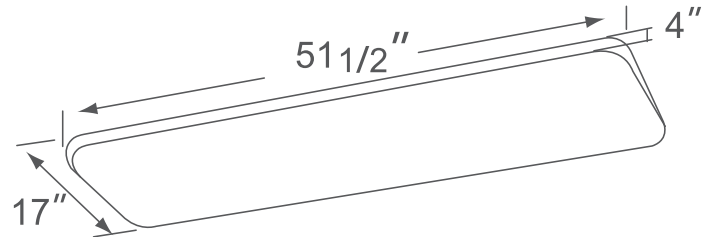

4106-40 Series

120/277V

Catalog #:		Type
Project:		Date
Prepared by:		

4' LED Cloud

4' LED Cloud

DESCRIPTION

This LED 4' linear cloud or puff fixture utilizes a contemporary acrylic lens that evenly distributes light into both residential and commercial applications. It is easy-to-install and offers maintenance free LEDs making it the perfect design to brighten any area.

DESIGN FEATURES

Construction

- Heavy-duty steel construction
- Dimensions: 51-1/2" L x 17" W x 4" D

Electrical

- 120/277V
- 50,000 hour projected life
- 70W | 5600Lm | 80Lm/W
- Available in 4000K
- Power Factor: 0.99
- CRI 81
- Damp listed