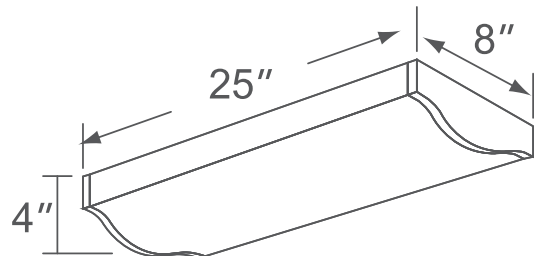

4203
120/277V

Catalog #:		Type
Project:		Date
Prepared by:		

2' LED Euro Wrap

2' LED Euro Wrap

DESCRIPTION

The LED 2' Euro Wrap Lighting features a sleek, contemporary design. This fixture offers a modern look that will complement your decor making this decorative light an ideal choice for all rooms in your home.

DESIGN FEATURES

Construction

- Durable steel construction
- 25" L x 8" W x 4" D

Electrical

- 120/277V
- 50,000 hour projected life
- 20W | 1400 lms
- 4000K | 80 CRI

Installation

- Ceiling mount

Lens