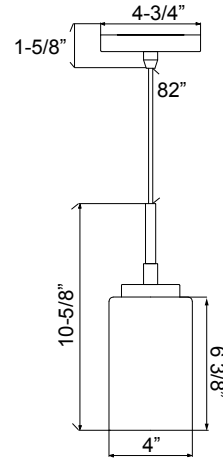

4430
120V

Catalog #:		Type
Project:		Date
Prepared by:		

LED Pendant Light

DESCRIPTION

An elegant compliment to the 4904 LED Vanity Series, the 4430 LED Pendant Light, is an attractive accent to almost any interior design. Ideal for task lighting above desks, tables, bars, or spaces with high ceilings and minimal surface area.

DESIGN FEATURES

Construction

- Heavy duty, steel construction

Electrical

- Operating voltage AC120V-60Hz
- Dimmable: Triac dimmable
- Suitable for use in damp locations
- 50,000 hour projected life
- 115° beam spread
- 8W | 600lm
- CRI 83
- Available in 3000K

Installation

- Quick and easy, one-person ceiling mount installation
- Adjustable length - max length: 72"
- Equip with canopy and universal mounting bracket

Lens

- Clear acrylic lens protects LEDs
- Frosted opal glass: **4430G**

Finish

- Available in brushed nickel and oil rubbed bronze

Certifications

- cETLus
- 5 year limited warranty

ORDERING

Example: 4430BN

Model #	Finish	
4430		
4430 LED Pendant	BN	: Brushed Nickel
	OB	: Oil Rubbed Bronze