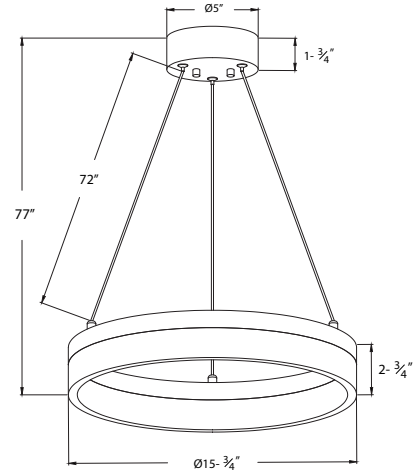

4601
120V

Catalog #:		Type
Project:		Date
Prepared by:		

Chandelier Edge-Lit LED Round Ribbon Light

DESCRIPTION

For use in many different applications, the 4601 Series Edge-lit LED Round Ribbon Chandelier adds sophistication and modern style with its power-over-cable technology. Adjustable wire lengths add to the ease of installation.

DESIGN FEATURES

Construction

- Durable metal construction
- Ceiling mount
- Easy to install

Electrical

- 120V-60Hz - power-over-cable
- Triac Dimmable
- Beam Angle: 120°
- 50,000 hour projected life
- 25W, 2200lm (source), 1750lm (delivered)
- Available in 3000K
- CRI 80
- Operating temperature -4°F (-20°C) - 104°F (40°C)

Lens

- Acrylic lens protects LEDs and diffuses glare while allowing for optimum lumen output

Finish

- Available in brushed nickel (BN)

Dimension

- D 15-3/4" x H 77"
- Adjustable 6' wire length

Certifications