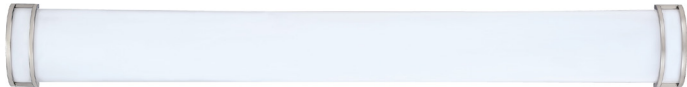

## Linear LED Vanity Light

**4906-1-18**

**4906-1-24**

**4906-1-36**

**4906-1-48**

### DESCRIPTION

See yourself in the best light with the 4906-1 LED Vanity Light - the perfect balance between LED energy efficiency and attractive modern style. This vanity will instantly update the decor in your bath or powder room and adds a sophisticated finishing touch.

#### Construction

- Durable steel construction
- Opal diffused acrylic lens