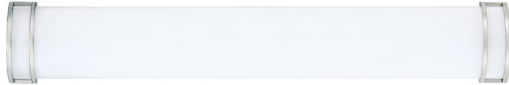

## Linear LED Vanity Light

**4906-1-18**

**4906-1-24**

**4906-1-36**

**4906-1-48**

### DESCRIPTION

See yourself in the best light with the 4906-1 LED Vanity Light - the perfect balance between LED energy efficiency and attractive modern style. This vanity will instantly update the decor in your bath or powder room and adds a sophisticated finishing touch.

#### Construction

- Durable steel construction
- Opal diffused acrylic lens