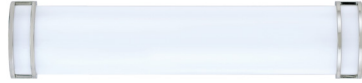

## Linear LED Vanity Light

**4906-1-18**

**4906-1-24**

**4906-1-36**

**4906-1-48**

### DESCRIPTION

See yourself in the best light with the 4906-1 LED Vanity Light - the perfect balance between LED energy efficiency and attractive modern style. This vanity will instantly update the decor in your bath or powder room and adds a sophisticated finishing touch.

#### Construction

- Durable steel construction
- Opal diffused acrylic lens