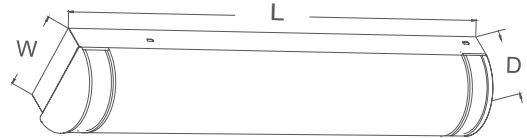

DESCRIPTION

See yourself in the best light with the Series LED Vanity Light - the perfect balance between LED energy efficiency and attractive modern style. This vanity will instantly update the decor in your bath or powder room and adds a sophisticated finishing touch.

DESIGN FEATURES

Construction

- Durable steel construction
- Opal diffused acrylic lens

Electrical

- 120V - 60 Hz DC
- Dimmable TRIAC or ELV, 10-100%
- 50,000 hour projected life
- 4906-18: 20W | 1469 lms (Delivered)
- 4906-24: 24W | 1703 lms (Delivered)
- 4906-36: 28W | 2380 lms (Delivered)
- 4906-48: 32W | 3067 lms (Delivered)
- 3000K | 80 CRI

Installation

- Horizontal or Vertical Mount

Dimensions

- 4906-18: 18" L x 5-3/4" H x 4-3/4" D
- 4906-24: 24" L x 5-3/4" H x 4-3/4" D
- 4906-36: 36" L x 5-3/4" H x 4-3/4" D
- 4906-48: 48" L x 5-3/4" H x 4-3/4" D

Certifications

- cETLus listed for damp location
- LED Light Source: 5 Year Limited Warranty
- Other Components: 1 Year Limited Warranty

ORDERING GUIDE

Example: 4906BN-18

Model	Finish	Size
4906	BN	
4906	BN : Brushed Nickel	-18 -24 -36 -48

TEL: 800.937.6925 | Fax: 800.207.9509 | www.rplighting.com

Specifications and dimensions subject to change without notice.