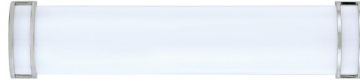

4906 Series

120V

Catalog #:		Type
Project:		Date
Prepared by:		

Linear LED Vanity Light

4906-18

4906-24

4906-36

4906-48

DESCRIPTION

See yourself in the best light with the Series LED Vanity Light - the perfect balance between LED energy efficiency and attractive modern style. This vanity will instantly update the decor in your bath or powder room and adds a sophisticated finishing touch.

DESIGN FEATURES

Construction

- Durable steel construction
- Opal diffused acrylic lens

Electrical

- 120V - 60 Hz DC
- Dimmable TRIAC or ELV, 10-100%
- 50,000 hour projected life
- 4906-18: 20W | 1469 lms (Delivered)
- 4906-24: 24W | 1703 lms (Delivered)
- 4906-36: 28W | 2380 lms (Delivered)
- 4906-48: 32W | 3067 lms (Delivered)
- 3000K | 80 CRI