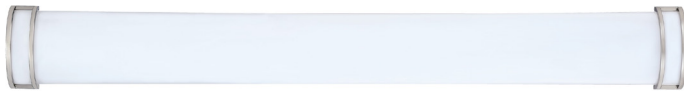

4906 Series

120V

Catalog #:		Type
Project:		Date
Prepared by:		

Linear LED Vanity Light

4906-18

4906-24

4906-36

4906-48

DESCRIPTION

See yourself in the best light with the Series LED Vanity Light - the perfect balance between LED energy efficiency and attractive modern style. This vanity will instantly update the decor in your bath or powder room and adds a sophisticated finishing touch.

DESIGN FEATURES

Construction

- Durable steel construction
- Opal diffused acrylic lens

Electrical

- 120V - 60 Hz DC
- Dimmable TRIAC or ELV, 10-100%
- 50,000 hour projected life
- 4906-18: 20W | 1469 lms (Delivered)
- 4906-24: 24W | 1703 lms (Delivered)
- 4906-36: 28W | 2380 lms (Delivered)
- 4906-48: 32W | 3067 lms (Delivered)
- 3000K | 80 CRI