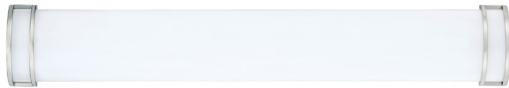

4906 Series

120V

Catalog #:		Type
Project:		Date
Prepared by:		

Linear LED Vanity Light

4906-18

4906-24

4906-36

4906-48

DESCRIPTION

See yourself in the best light with the Series LED Vanity Light - the perfect balance between LED energy efficiency and attractive modern style. This vanity will instantly update the decor in your bath or powder room and adds a sophisticated finishing touch.

DESIGN FEATURES

Construction

- Durable steel construction
- Opal diffused acrylic lens

Electrical

- 120V - 60 Hz DC
- Dimmable TRIAC or ELV, 10-100%
- 50,000 hour projected life
- 4906-18: 20W | 1469 lms (Delivered)
- 4906-24: 24W | 1703 lms (Delivered)
- 4906-36: 28W | 2380 lms (Delivered)
- 4906-48: 32W | 3067 lms (Delivered)
- 3000K | 80 CRI