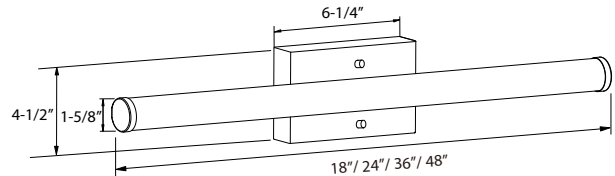

## LED Round Linear Vanity Light, 18", 24", 36" and 48"

#### Dimensions

- 4917-18: 4-1/2" H x 18" L x 3" D
- 4917-24: 4-1/2" H x 24" L x 3" D
- 4917-36: 4-1/2" H x 36" L x 3" D
- 4917-48: 4-1/2" H x 48" L x 3" D