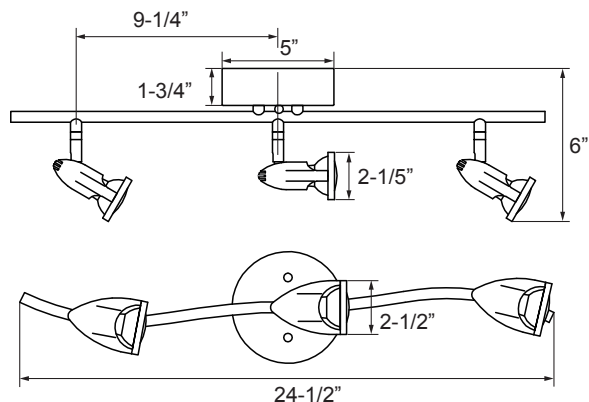

49354-3K-___

120V

Catalog #:		Type
Project:		Date
Prepared by:		

3-Head LED Light Bar

3-Head LED Light Bar

DESCRIPTION

Contemporary, clean and cool, this eye-catching 49354-3K 3 Head LED Light Bar incorporates a subtle wave, providing an instant touch of classic, yet modern design. An ideal choice for enhancing the look and feel of almost any interior space, great for residential kitchens, bars, and hospitality applications.

DESIGN FEATURES

Construction

- Heavy duty, steel construction
- 330° horizontal head rotation
- 90° vertical head rotation

Electrical

- 120V-60Hz
- Dimmable TRIAC, 15-100%
- Suitable for use in damp locations
- 50,000 hour projected life
- 120° beam angle
- 15W, 950lm (source)
- Heads draw only 5W each (Due to tolerance values there will be a dispersion when the wattage of each heads is added together)
- Available in 3000K
- CRI 80

Installation

- Quick and easy, one-person ceiling mount installation

Dimensions

- 24-1/2" L x 5" W x 6" H

Finish

- Available in brushed nickel (BN)
- Frosted glass lens

Certifications

- cETLus Listed for use in damp locations
- 5 year limited warranty

ORDERING

Example: 49354-3K-BN

Model #	CCT	Finish
49354		
49354	-3K : 3000K	-BN : Brushed Nickel