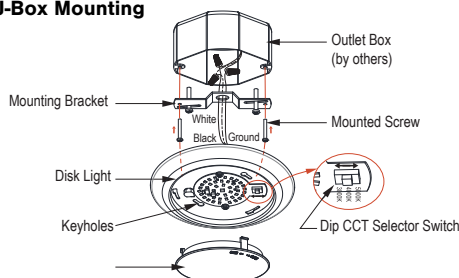

Dimensions

- 7-3/8"W x 1"H

Certifications

- CSAus Listed for use in wet locations
- CEC JA8 Compliant - 90 CRI Dedicated CCT Only
- LED Lamp: 5 Year Limited Warranty
- Other Components: 1 Year Limited Warranty
- Suitable for use in closets when installed in accordance to NEC Section 410.16 (C) (1)

Installation

- Mounting bracket included to fit most 3" or 4" J-Box applications
- -R Retrofit option includes torsion springs and E26 base adapter for mounting in 5/6" housings.

J-Box Mounting

ORDERING GUIDE