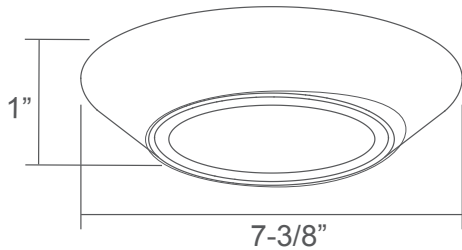

DESCRIPTION

A 7" low-profile LED disk light with a flat lens that is an affordable, attractive and versatile solution for a LED down light. Save on the cost of a downlight, as this disk is suitable for J-box installations. Appropriate for use in wet locations, this is a great choice for most any residential or light-commercial applications. Now available in either Dedicated CCT or Selectable 5CCT in both 80 CRI or 90 CRI.

DESIGN FEATURES

Construction

- Durable aluminum frame
- Frosted polycarbonate lens

Electrical

- 120V-60Hz
- Dimmable TRIAC or ELV, 10-100%
- 50,000 hour projected life
- Dedicated 3000K - 90 CRI | 14.9W | 891 lms (delivered)
- Selectable 5CCT - 80 CRI | Nominal 15.2W | Nominal 1078 lms (delivered) | 27K, 3K, 35K, 4K, 5K
- Selectable 5CCT - 90 CRI | Nominal 15.3W | Nominal 942 lms (delivered) | 27K, 3K, 35K, 4K, 5K

Dimensions

- 7-3/8"W x 1"H

Certifications

- CSAus Listed for use in wet locations
- CEC JA8 Compliant - 90 CRI Dedicated CCT Only
- LED Lamp: 5 Year Limited Warranty
- Other Components: 1 Year Limited Warranty
- Suitable for use in closets when installed in accordance to NEC Section 410.16 (C) (1)

Installation

- Mounting bracket included to fit most 3" or 4" J-Box applications
- -R Retrofit option includes torsion springs and E26 base adapter for mounting in 5/6" housings.