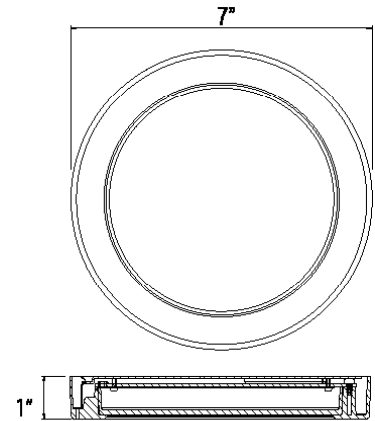

DESCRIPTION

This edge-lit high lumen Slim Round LED Disk Light is an affordable, attractive and versatile solution for an LED down light. Suitable for use in wet locations, this is a great choice for most any residential or light-commercial application.

DESIGN FEATURES

Construction

- 1" Slim profile
- Durable steel frame
- Frosted acrylic lens

Electrical

- 120V-60Hz
- Dimmable TRIAC and ELV, 10-100%
- 50,000 hour projected life
- 14W | 1050 lms (delivered)
- 3000K | 80 CRI

Installation

- Mounting bracket included to fit most 3" or 4" J-Box applications
- -R Retrofit option includes torsion springs and E26 base adapter for mounting in 5/6" housings

Certifications

- cCSAus Listed for wet location
- LED Source: 5 Year Limited Warranty
- Non-Electrical: 1 Year Limited Warranty
- Suitable for use in closets when installed in accordance to NEC Section 410.16 (C)(1)

ORDERING GUIDE

Example: 8539BK-80-3K

Model #	Finish	CRI	CCT	Retrofit
8539		-80	-3K	
8539	BN : Brushed Nickel BK : Black	-80 : 80 CRI	-3K : 3000K	-R : for recessed Housing Installation

Limited quantities; contact RP Lighting for latest inventory levels. Please refer to 8536-1 Spec Sheet for White finish and other CRI values.

TEL: 800.937.6925 | Fax: 800.207.9509 | www.rplighting.com

Specifications and dimensions subject to change without notice.