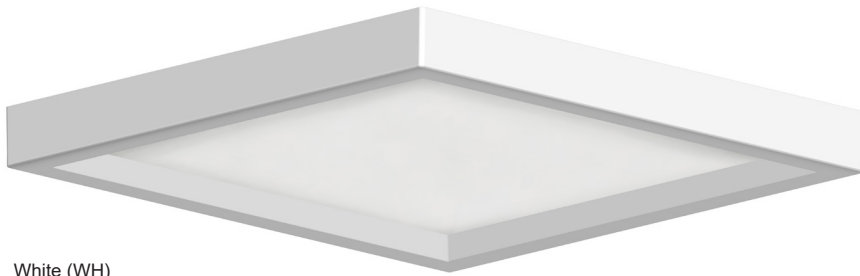

8548

120V

Catalog #:		Type
Project:		Date
Prepared by:		

7" Square Surface Mount

White (WH)

Black (BK)

Brushed Nickel (BN)

Oil Rubbed Bronze (OB)

DESCRIPTION

This LED low-profile surface mount light is an affordable, attractive and versatile solution as a down light. Save on the cost of a recessed housing as this unit is suitable for J-box installations. Appropriate for use in wet locations, this is a great choice for many bathroom or exterior residential or light-commercial applications.

DESIGN FEATURES

Construction

- Durable steel frame
- Acrylic diffuser

Electrical

- 120V-60Hz
- Dimmable TRIAC or ELV, 10-100%
- 50,000 hour projected life
- 15W | 907 lms (delivered)
- 3000K or 4000K | 90 CRI