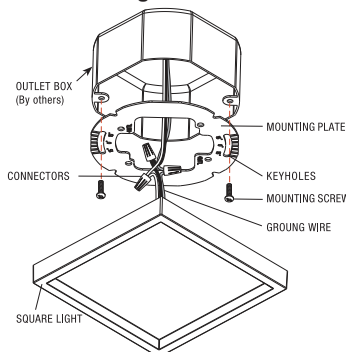

DESCRIPTION

This LED low-profile surface mount light is an affordable, attractive and versatile solution as a down light. Save on the cost of a recessed housing as this unit is suitable for J-box installations. Appropriate for use in wet locations, this is a great choice for many bathroom or exterior residential or light-commercial applications.

Installation

- Mounting bracket included to fit most 4" J-Box applications

J-Box Mounting

Dimensions

- 7-5/16" x 9/16"

Certifications

- cCSAus Listed for wet location
- LED Lamp: 5 Year Limited Warranty
- Other Components: 1 Year Limited Warranty

Specifications and dimensions subject to change without notice.

10/4/24 R2

8548 - 7" Square Surface Mount