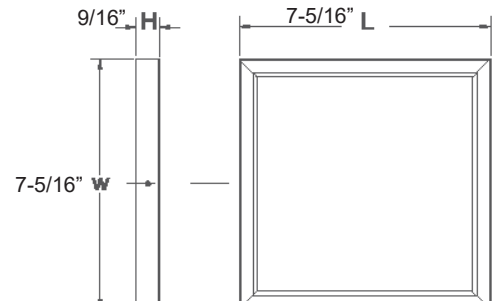

8548

120V

Catalog #:		Type
Project:		Date
Prepared by:		

7" Square Surface Mount

White (WH)

Black (BK)

Brushed Nickel (BN)

Oil Rubbed Bronze (OB)

DESCRIPTION

This LED low-profile surface mount light is an affordable, attractive and versatile solution as a down light. Save on the cost of a recessed housing as this unit is suitable for J-box installations. Appropriate for use in wet locations, this is a great choice for many bathroom or exterior residential or light-commercial applications.

Installation

- Mounting bracket included to fit most 4" J-Box applications

J-Box Mounting

Dimensions

- 7-5/16" x 9/16"

Certifications

- cCSAus Listed for wet location
- LED Lamp: 5 Year Limited Warranty
- Other Components: 1 Year Limited Warranty

Specifications and dimensions subject to change without notice.

10/4/24 R2

8548 - 7" Square Surface Mount