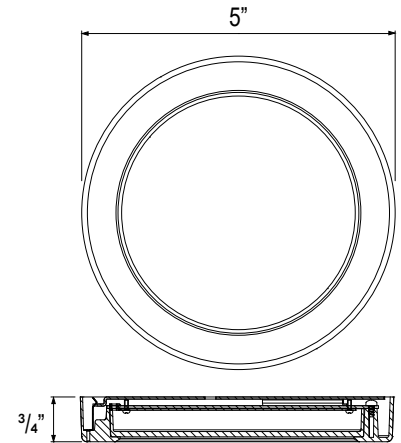

## 5" LED Slim Round High Output Edge-Lit Disk