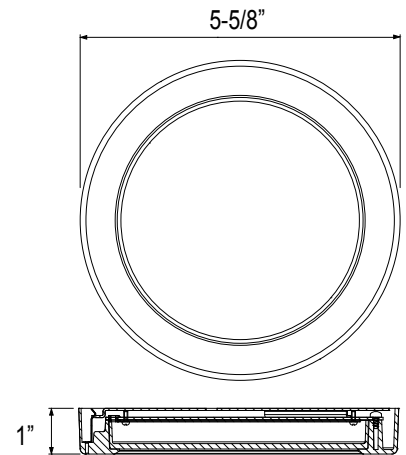

8739

120V

Catalog #:		Type
Project:		Date
Prepared by:		

5" LED Slim Round Disk

White

Brushed Nickel

Black

Oil Rubbed Bronze

8739 - 5" LED Slim Round Disk

DESCRIPTION

This 5" edge-lit slim disk is an affordable, attractive and versatile solution for an LED down light. Suitable for use in wet locations, this is a great choice for most any residential or light commercial application.

DESIGN FEATURES

Construction

- 1" Slim profile
- Durable steel frame
- Frosted acrylic lens

Electrical

- 120V-60Hz
- Dimmable TRIAC and ELV, 10-100%
- 50,000 hour projected life
- 12W | 722 lms (delivered)
- 3000K or 4000K | 90 CRI