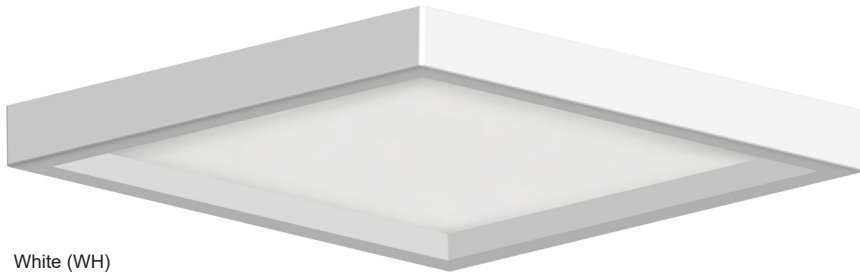

## 5" Square Surface Mount

White (WH)

Brushed Nickel (BN)

Oil Rubbed Bronze (OB)

### DESCRIPTION

This LED low-profile surface mount light is an affordable, attractive and versatile solution as a down light. Save on the cost of a recessed housing as this unit is suitable for J-box installations. Appropriate for use in wet locations, this is a great choice for many bathroom or exterior residential or light-commercial applications.