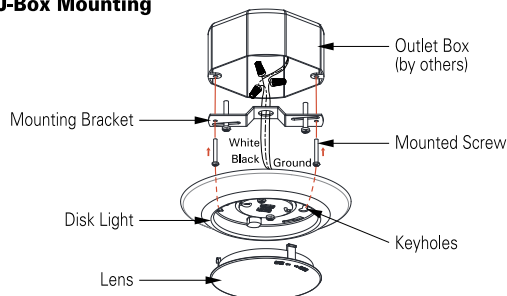

8756-HO-90

120V-60Hz

Catalog #:		Type
Project:		Date
Prepared by:		

4" LED Low-Profile High Output Disk Light

DESCRIPTION

The 8765-HO is a 4" LED High Output Disc Light that has the higher lumen output of an 80 CRI unit but with the color rendering of 90 CRI. Flexible for use in both retrofit and new construction applications, and suitable for use in wet locations, this is a ideal choice for most any residential or light-commercial application.

DESIGN FEATURES

Construction

- Durable aluminum frame
- Frosted polycarbonate lens

Electrical

- 120V - 60HZ
- Dimmable TRIAC or ELV, 10-100%
- 50,000 hour projected life
- 8756-HO-90: 11.2W | 830 lms (delivered)
- 3000K or 4000K | 90 CRI

Installation

- Mounting bracket included to fit most 3" or 4" J-Box applications
- -R : Retrofit option includes torsion springs and E26 base adapter for mounting in 5/6" housings.

J-Box Mounting

Dimensions