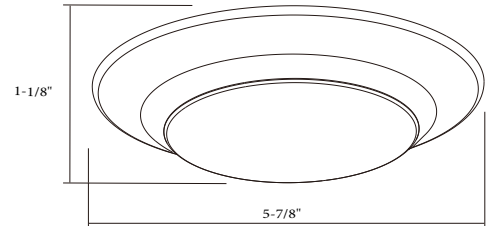

8756-HO-90

120V-60Hz

Catalog #:		Type
Project:		Date
Prepared by:		

4" LED Low-Profile High Output Disk Light

DESCRIPTION

The 8765-HO is a 4" LED High Output Disc Light that has the higher lumen output of an 80 CRI unit but with the color rendering of 90 CRI. Flexible for use in both retrofit and new construction applications, and suitable for use in wet locations, this is a ideal choice for most any residential or light-commercial application.

DESIGN FEATURES

Construction

- Durable aluminum frame
- Frosted polycarbonate lens

Electrical

- 120V - 60HZ
- Dimmable TRIAC or ELV, 10-100%
- 50,000 hour projected life
- 8756-HO-90: 11.2W | 830 lms (delivered)
- 3000K or 4000K | 90 CRI