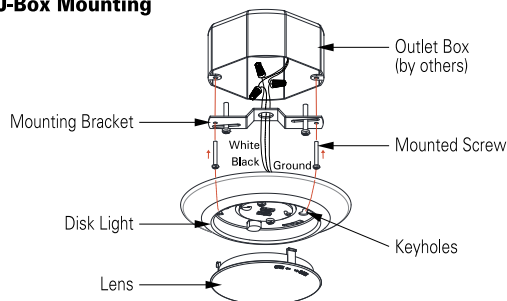

J-Box Mounting

ORDERING GUIDE

Example: 8756WH-90-3K-R

Model #	Finish	CRI	CCT	Retrofit
8756		-90	-3K	
8756	BN : Brushed Nickel * BK : Black * OB : Oil Rubbed Bronze * WH : White	-90 : 90	-3K : 3000K	(blank) no retrofit -R : adds retrofit

* BN, BK, OB finishes by Special Order; contact factory for details

LED Light Source

Other Components

TEL: 800.937.6925 | Fax: 800.207.9509 | www.rplighting.com

Specifications and dimensions subject to change without notice.

10/4/24 R4

LIGHTING · FANS

8756 - 4" Low-Profile Disk Light