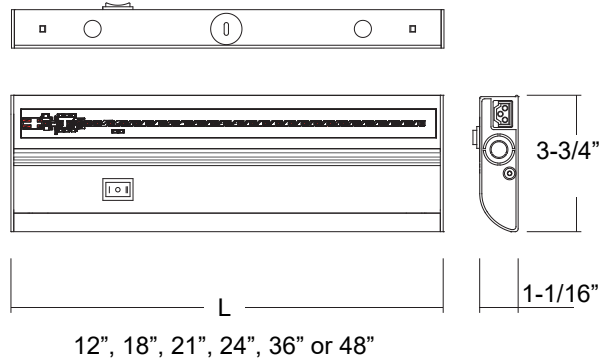

89xx-5CCT Series

120V-60Hz

Catalog #:		Type
Project:		Date
Prepared by:		

5CCT Selectable Under Cabinet Light

5CCT Selectable Under Cabinet Light

DESCRIPTION

This series offers five color temperature options in one product which adds a touch of warmth and elegance to any cabinet/counter top application. Low-profile, easy installation, energy efficient and maintenance free.

DESIGN FEATURES

Construction

- Aluminum housing with Ribbed Acrylic Curved Lens
- Linkable design for hardwire and plug-in

Electrical

- 120V-60Hz
- Dimmable TRIAC, 10-100%
- 50,000 hour projected life
- CCT Selectable: 27K, 3K, 35K, 4K, 5K
- 90 CRI

Installation

- Hinged wiring trough for easy access to wires
- Fast Hard-wiring with snap-in connector
- Each end-cap has one 3/4" knockout and capped linkable socket
- 8967: (1) 1/2" knockout located on the back side of housing
- 8968-72: (2) 1/2" knockouts located on the back side of housing

Finish

- Finish: white (WH)

Available Accessories

- 6" Connector cord: 897CN-6
- 12" Connector cord: 897CN-12
- 24" Power cord: 897PC-24
- End-to-end connector: 897CN
- Lens Replacement: 89xxL

Listing

- cCSAus Listed for damp location
- CEC JA8 Compliant
- LED Light Source: 5 Year Limited Warranty
- Other Components: 1 Year Limited Warranty

ORDERING GUIDE

Example: 8967WH-5CCT

Model #	Finish	CCT
8967: 12"	WH : White	-5CCT : 27K, 3K, 35K, 4K, 5K
8968: 18"		
8969: 21"		
8970: 24"		
8971: 36"		
8972: 48"		

See 8966-2734 Spec Sheet for 9" 3CCT Selectable unit

TEL: 800.937.6925 | Fax: 800.207.9509 | www.rplighting.com

Specifications and dimensions subject to change without notice.

LED Light Source

Other Components

10/4/24 R4

RPLIGHTING · FANS