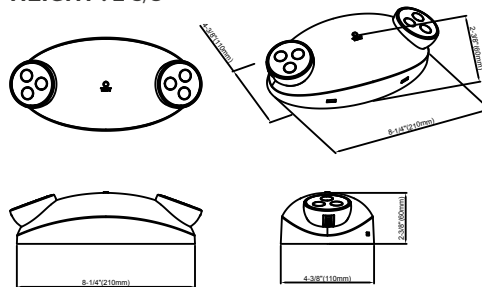

#### MODELS

REL8  
 REL8HO: High Output Option  
 REL8-RC: Remote Control Option

### DESIGN SPECIFICATIONS

**LENGTH :** 8-1/4"  
**WIDTH :** 4-5/16"  
**HEIGHT :** 2-3/8"