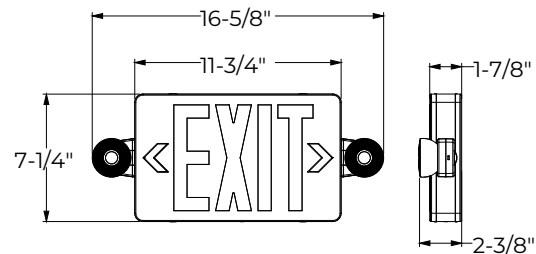

LENGTH : 16-5/8"

DEPTH : 2-3/8"

HEIGHT : 7-1/4"

CERTIFICATIONS

UL Listed
Damp Listed
CEC Title 20 Compliant
Non-Electrical: 1 Year Limited Warranty

Non-Electrical

ORDERING

Example: RXEL42RGW-SD