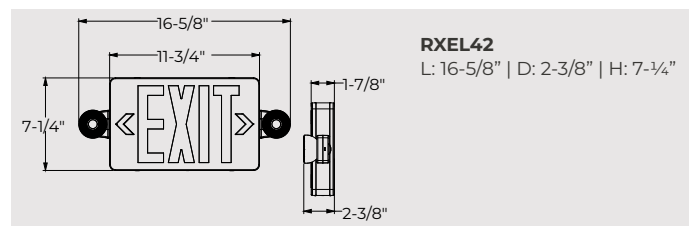

DIMENSIONS

ORDERING GUIDE

Example: RXEL42RGW-SD

MODEL #	COLOR	OPTION
RXEL42	RGW - Dual Red/Green Lettering with White Body	-SD - Self-Diagnostic