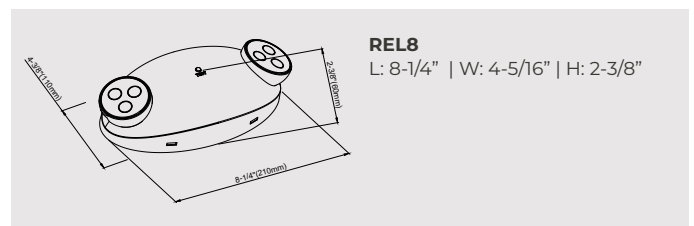

DIMENSIONS

ORDERING GUIDE

Example: REL8-RC

MODEL #	FINISH	OPTIONS
REL8	WHITE	HO - High Output -RC - Remote Control