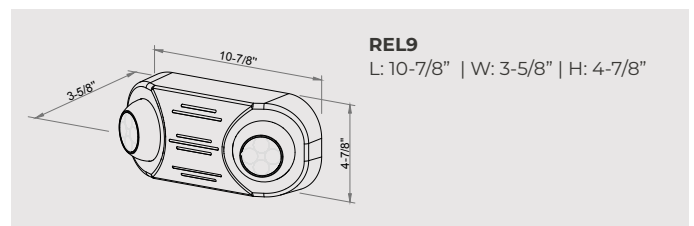

DIMENSIONS

ORDERING GUIDE

Example: REL9-RC

MODEL #	FINISH	OPTION
REL9	WHITE	HO - High Output -RC - Remote Control