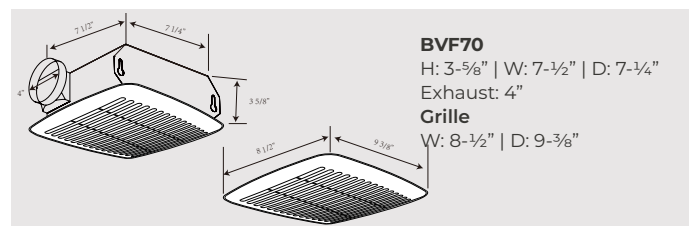

BATH EXHAUST FAN

Bath Fan

26 Gauge Galvanized Steel | Polymeric Resign Grille
 4" Detachable Exhaust Polymeric Collar Included
 ETL and HVI certified

PERFORMANCE

MODEL #	CFM	SONES
BVF70	70	5.5

DIMENSIONS

ORDERING GUIDE