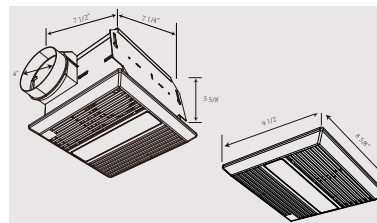

DIMENSIONS

BVF50L

H: 5-5/8" | W: 7-1/2" | D: 7-1/4"

Return Duct: 4"

Grille

W: 9-1/2" | D: 8-5/8"

ORDERING GUIDE

Example: BVF50L

MODEL #	GRILLE FINISH
BVF50L	WHITE