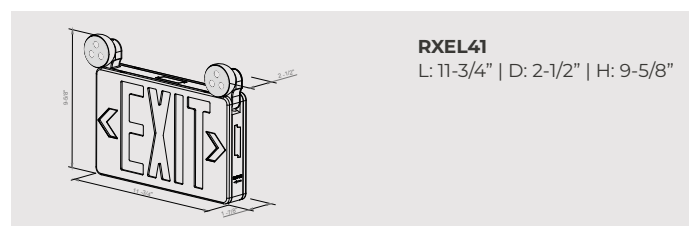

DIMENSIONS

ORDERING GUIDE

Example: RXEL41RGW-SD

MODEL #	COLOR	OPTIONS
RXEL41	RGW - Dual Red/Green Lettering with White Body	-SD - Self-Diagnostic -RC - Remote Control