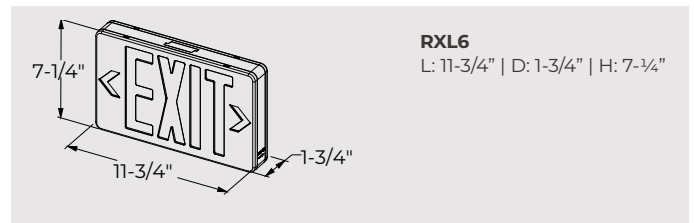

DIMENSIONS

ORDERING GUIDE

Example: RXL6RGW

MODEL #	COLOR	OPTIONS
RXL6	RGW – Dual Red/Green Lettering with White Body	-SD - Self-Diagnostic -RC - Remote Control